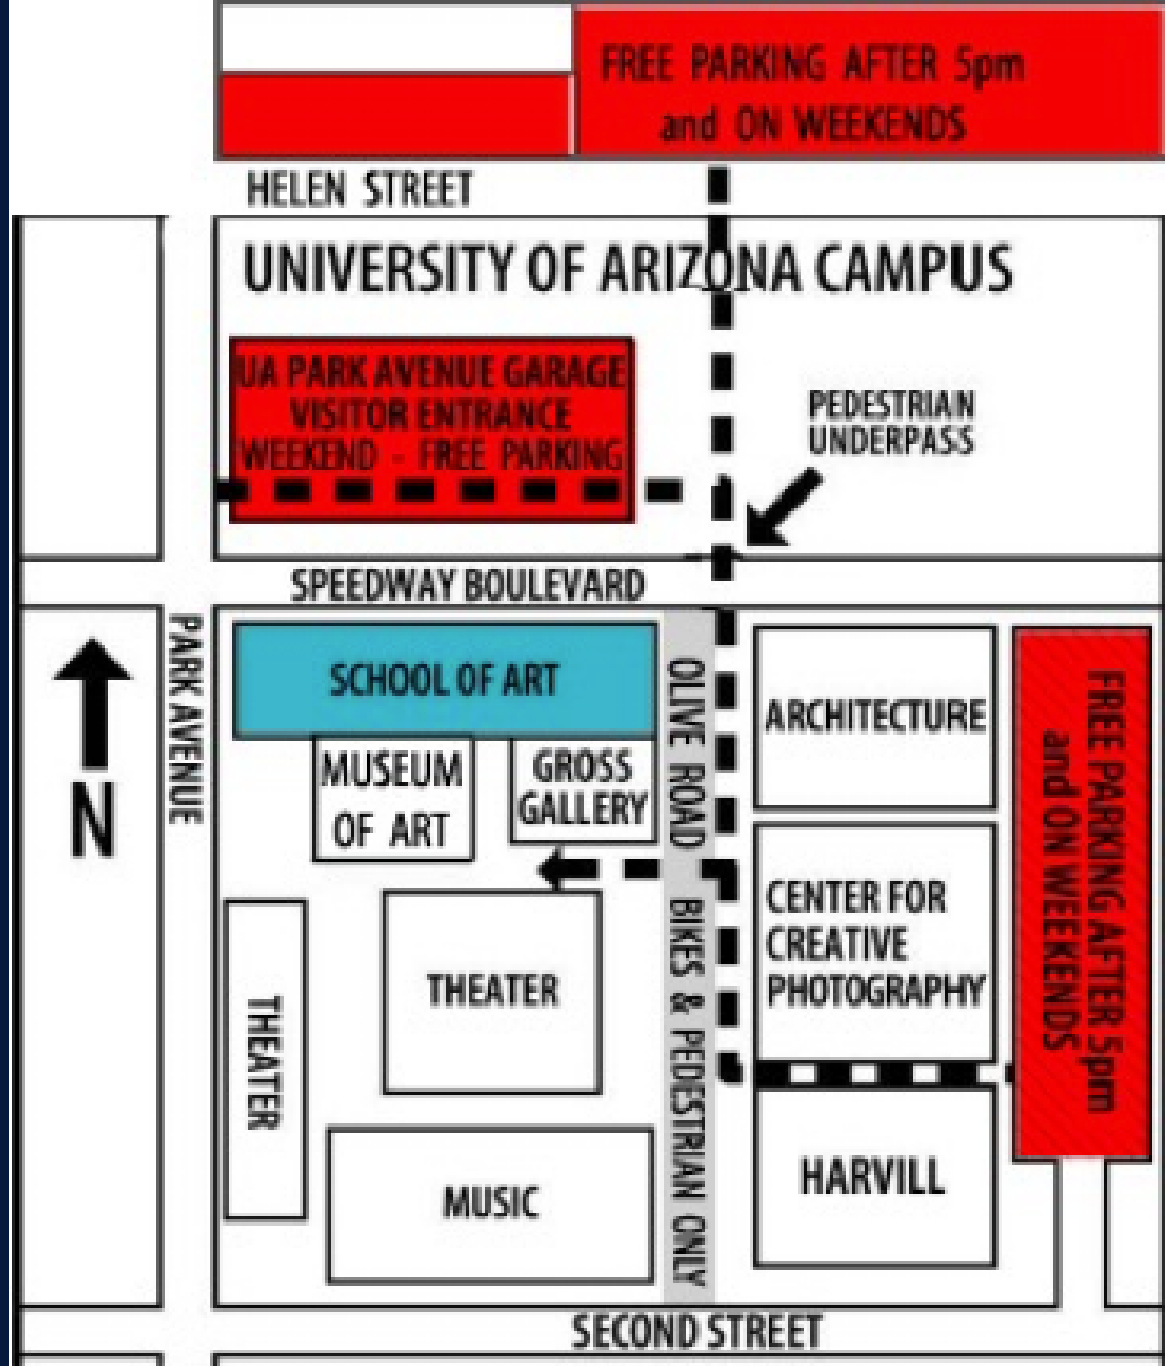

ART BUILDING & ART MUSEUM

Way Boulevard

Speedway Boulevard

TUCSON MARRIOTT UNIVERSITY PARK (HOTEL)

ENVIRONMENT & NATURAL RESOURCES 2 (ENR2)

EXPLORE TUCSON

10.19 — 10.21.2023

AERI 2023 ANNUAL SYMPOSIUM

UNIVERSITY OF ARIZONA

AERINSTITUTE.ORG | ART.ARIZONA.EDU

RESTAURANTS

- HUB
- Zyka Twist
- The Monica
- Miss Saigon
- Street-Taco & Beer Co.

CAFÉ

- HeeMee
- Coffee + Bakery
- Cup Café
- Time Market
- El Charro Café

BAR

- The Boxyard
- Skybar
- IBT's Bar+Food
- The Moonstone

ENTERTAINMENT

- MSA Annex
- Mercado District

ON-CAMPUS

- CCP
- UAMA
- Tucson Museum of Art
- Arizona State Museum

OFF-CAMPUS

- Desert Museum
- MOCA-Tucson
- Children's Museum Tucson