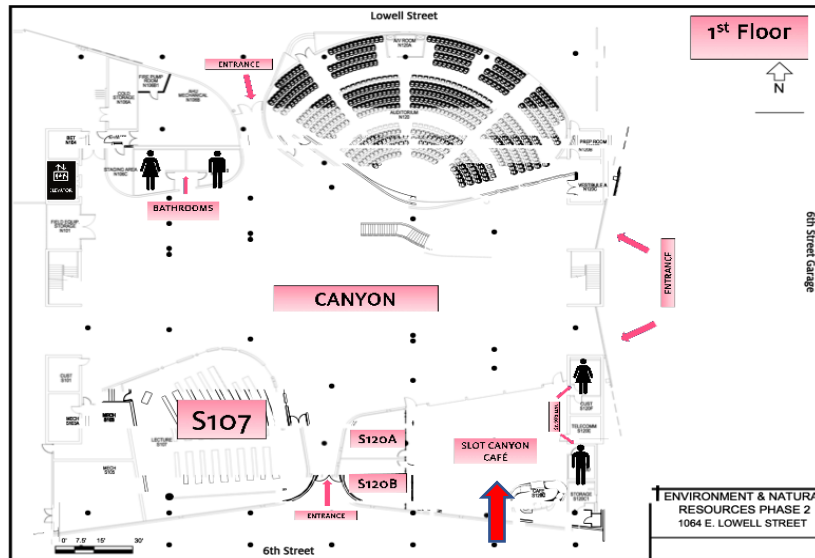

Symposium Map

ENVIRONMENT & NATURAL RESOURCES 2

1064 E. LOWELL STREET

1st Floor

2nd Floor

Parking

6th Street Parking Garage
1201 E 6th St Tucson, AZ 85719

Quick Lunch Recommendations

Slot Canyon Café (ENR2)

Global Center
615 N Park Ave, Tucson, AZ 85721

Global Center Restaurants

Level 1:

- Banh Mi
- Core+
- Global Market
- Saffron Bites
- Starbucks

Level2:

- Más Tacos
- N^{RICH} Urban
- Market Express
- Sichuan Kitchen
- The Den