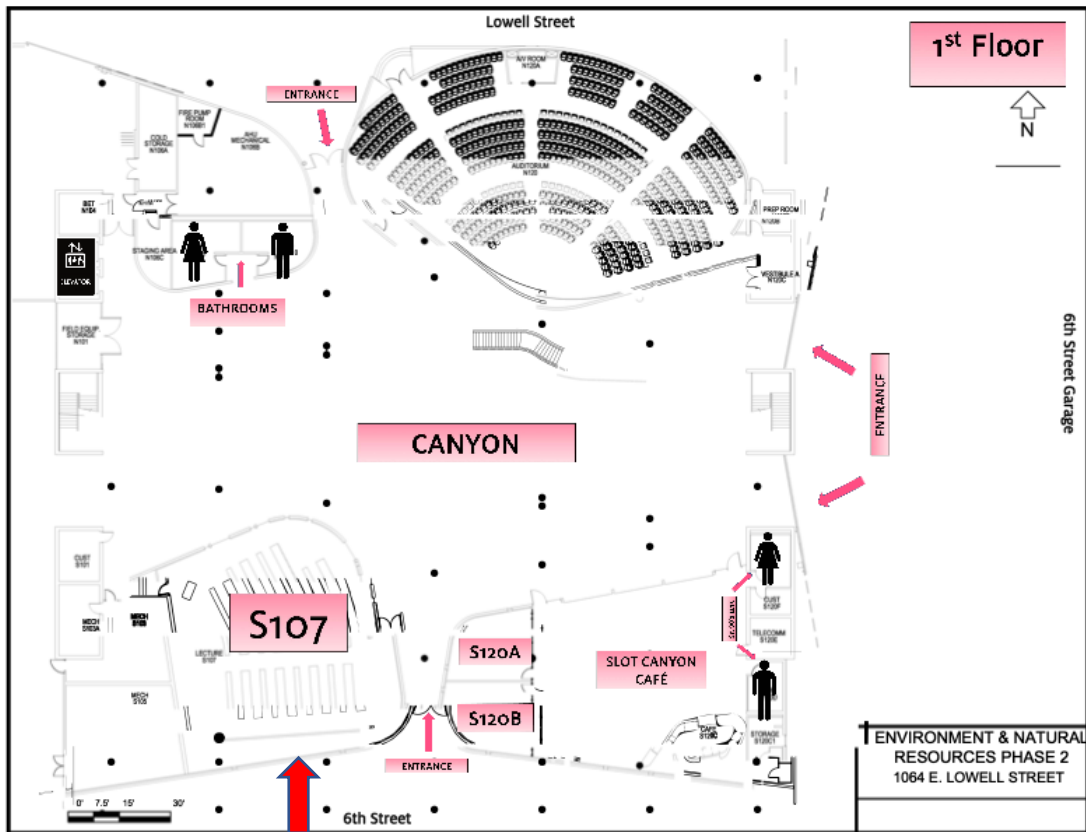

Symposium Map

ENVIRONMENT & NATURAL RESOURCES 2

1064 E. LOWELL STREET

1st Floor

2nd Floor

Parking

6th Street Parking Garage
1201 E 6th St Tucson, AZ 85719

Quick Lunch Recommendations

Slot Canyon Café (ENR2)

Global Center
615 N Park Ave, Tucson, AZ 85721

Global Center Restaurants

Level 1:

- Banh Mi
- Core+
- Global Market
- Saffron Bites
- Starbucks

Level2:

- Más Tacos
- N^{RICH} Urban
- Market Express
- Sichuan Kitchen
- The Den