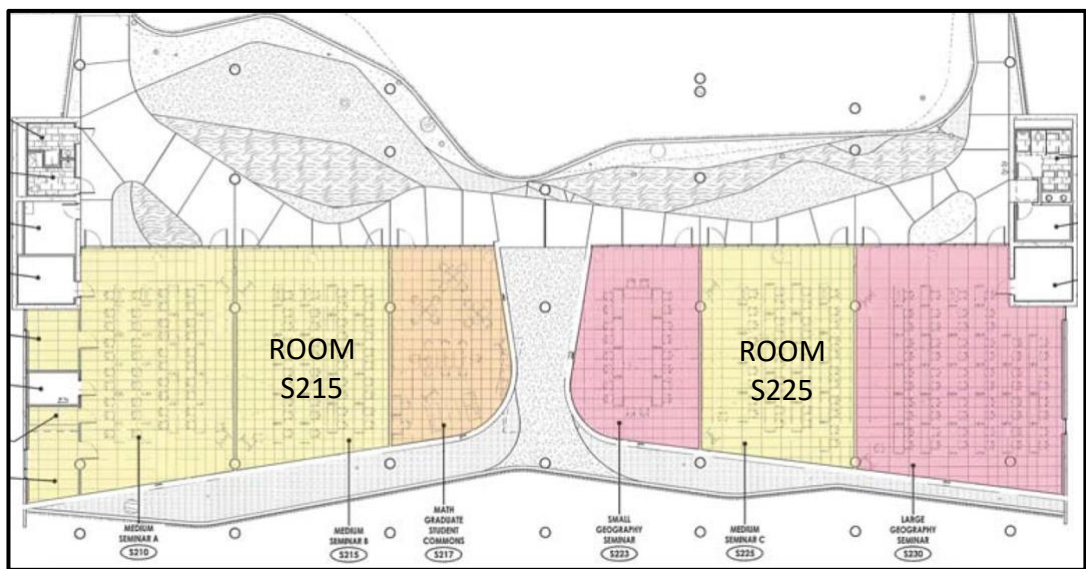

Symposium Map

ENVIRONMENT & NATURAL RESOURCES 2

1064 E. LOWELL STREET

2nd Floor